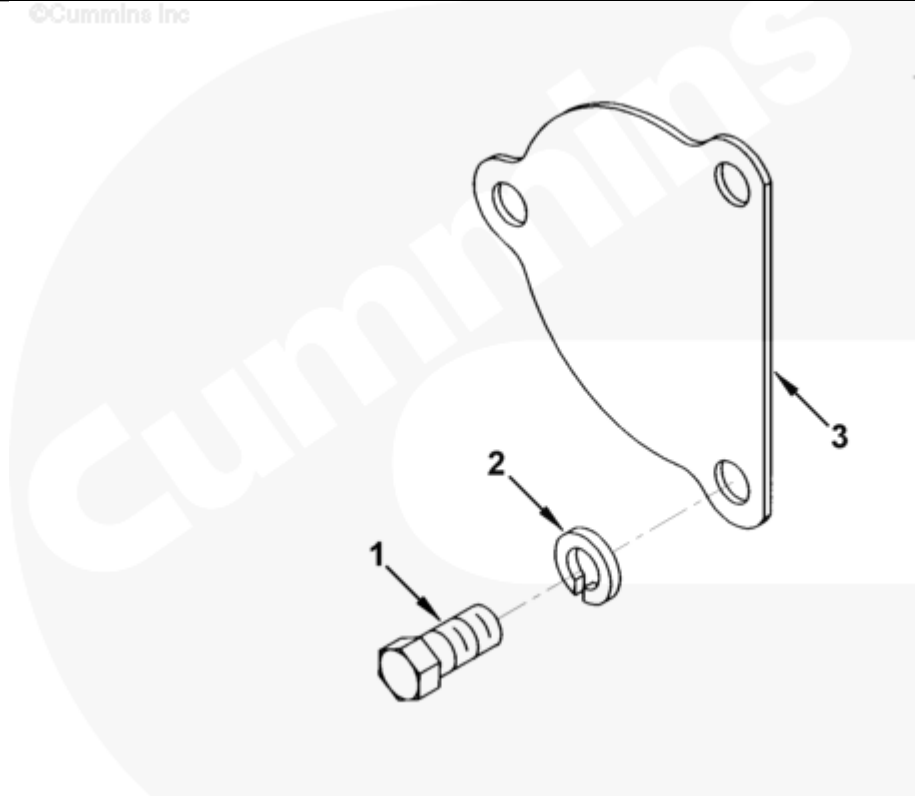

## Parts Catalog - Option Detail

Electronic Parts Catalog - Option Detail				
Option	Group	Graphic	Film Card	Date
ST6705	13.05	st401gb	K38	06-NOV-95
<b>Engines</b>	GTA38, K38, KTA38GC CM558, QSK38 CM2150 K106, QSK38 CM2150 MCRS, QSK38 CM850 MCRS			

©Cummins Inc

st401gb

SMALL | MEDIUM | LARGE

Cart	Ref No	Part Number	Part Description	Required	Remarks
<input type="button" value="View My Cart"/>					
		<a href="#">ST6705</a>	Starter Mounting		<a href="#">Starter hole cover for use...(More)</a>
					with dry flywheel housing and
					electric starters.
<input type="checkbox"/>	1	<a href="#">S 181</a>	Hexagon Head Cap Screw	3	5/8 - 11 X 1 1/4 in.
<input type="checkbox"/>	2	<a href="#">S 603</a>	Lock Washer	3	5/8 in.
<input type="checkbox"/>	3	<a href="#">3628411</a>	Starter Flange Cover		